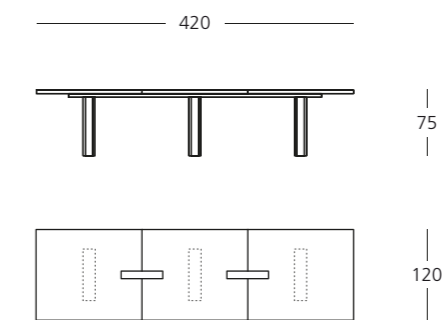

FOR42
Tavolo riunioni modulare in nobilitato
Modular meeting table in melamine