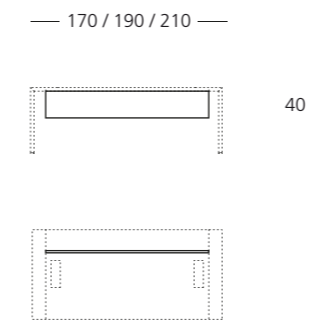

FOG20 - FOG22 - FOG24
Pannello frontale per scrivania
Modesty panel for desk