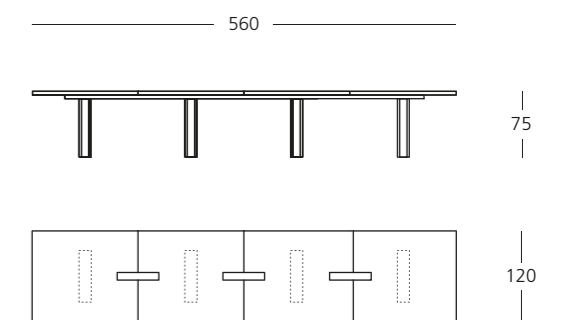

FOR56
Tavolo riunioni modulare in nobilitato
Modular meeting table in melamine