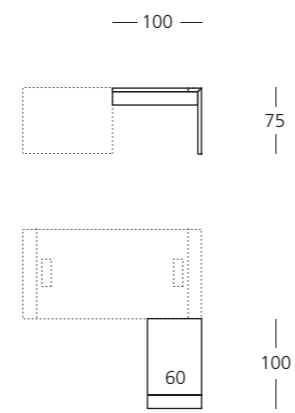

FOAL
Allungo dx/sx monocolore
One-colour return right/left