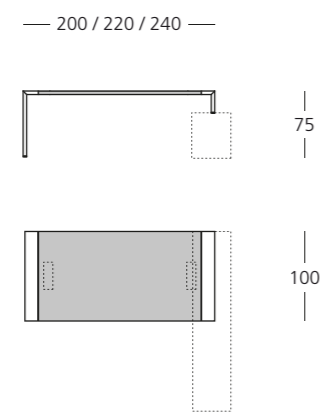

FO20AB - FO22AB - FO24AB
FO20AEB - FO22AEB - FO24AEB
Scrivania per appendice portante
bicolore senza/con passacavi e vaschetta
Two-tone desk for supporting return
without/with cable port and tray