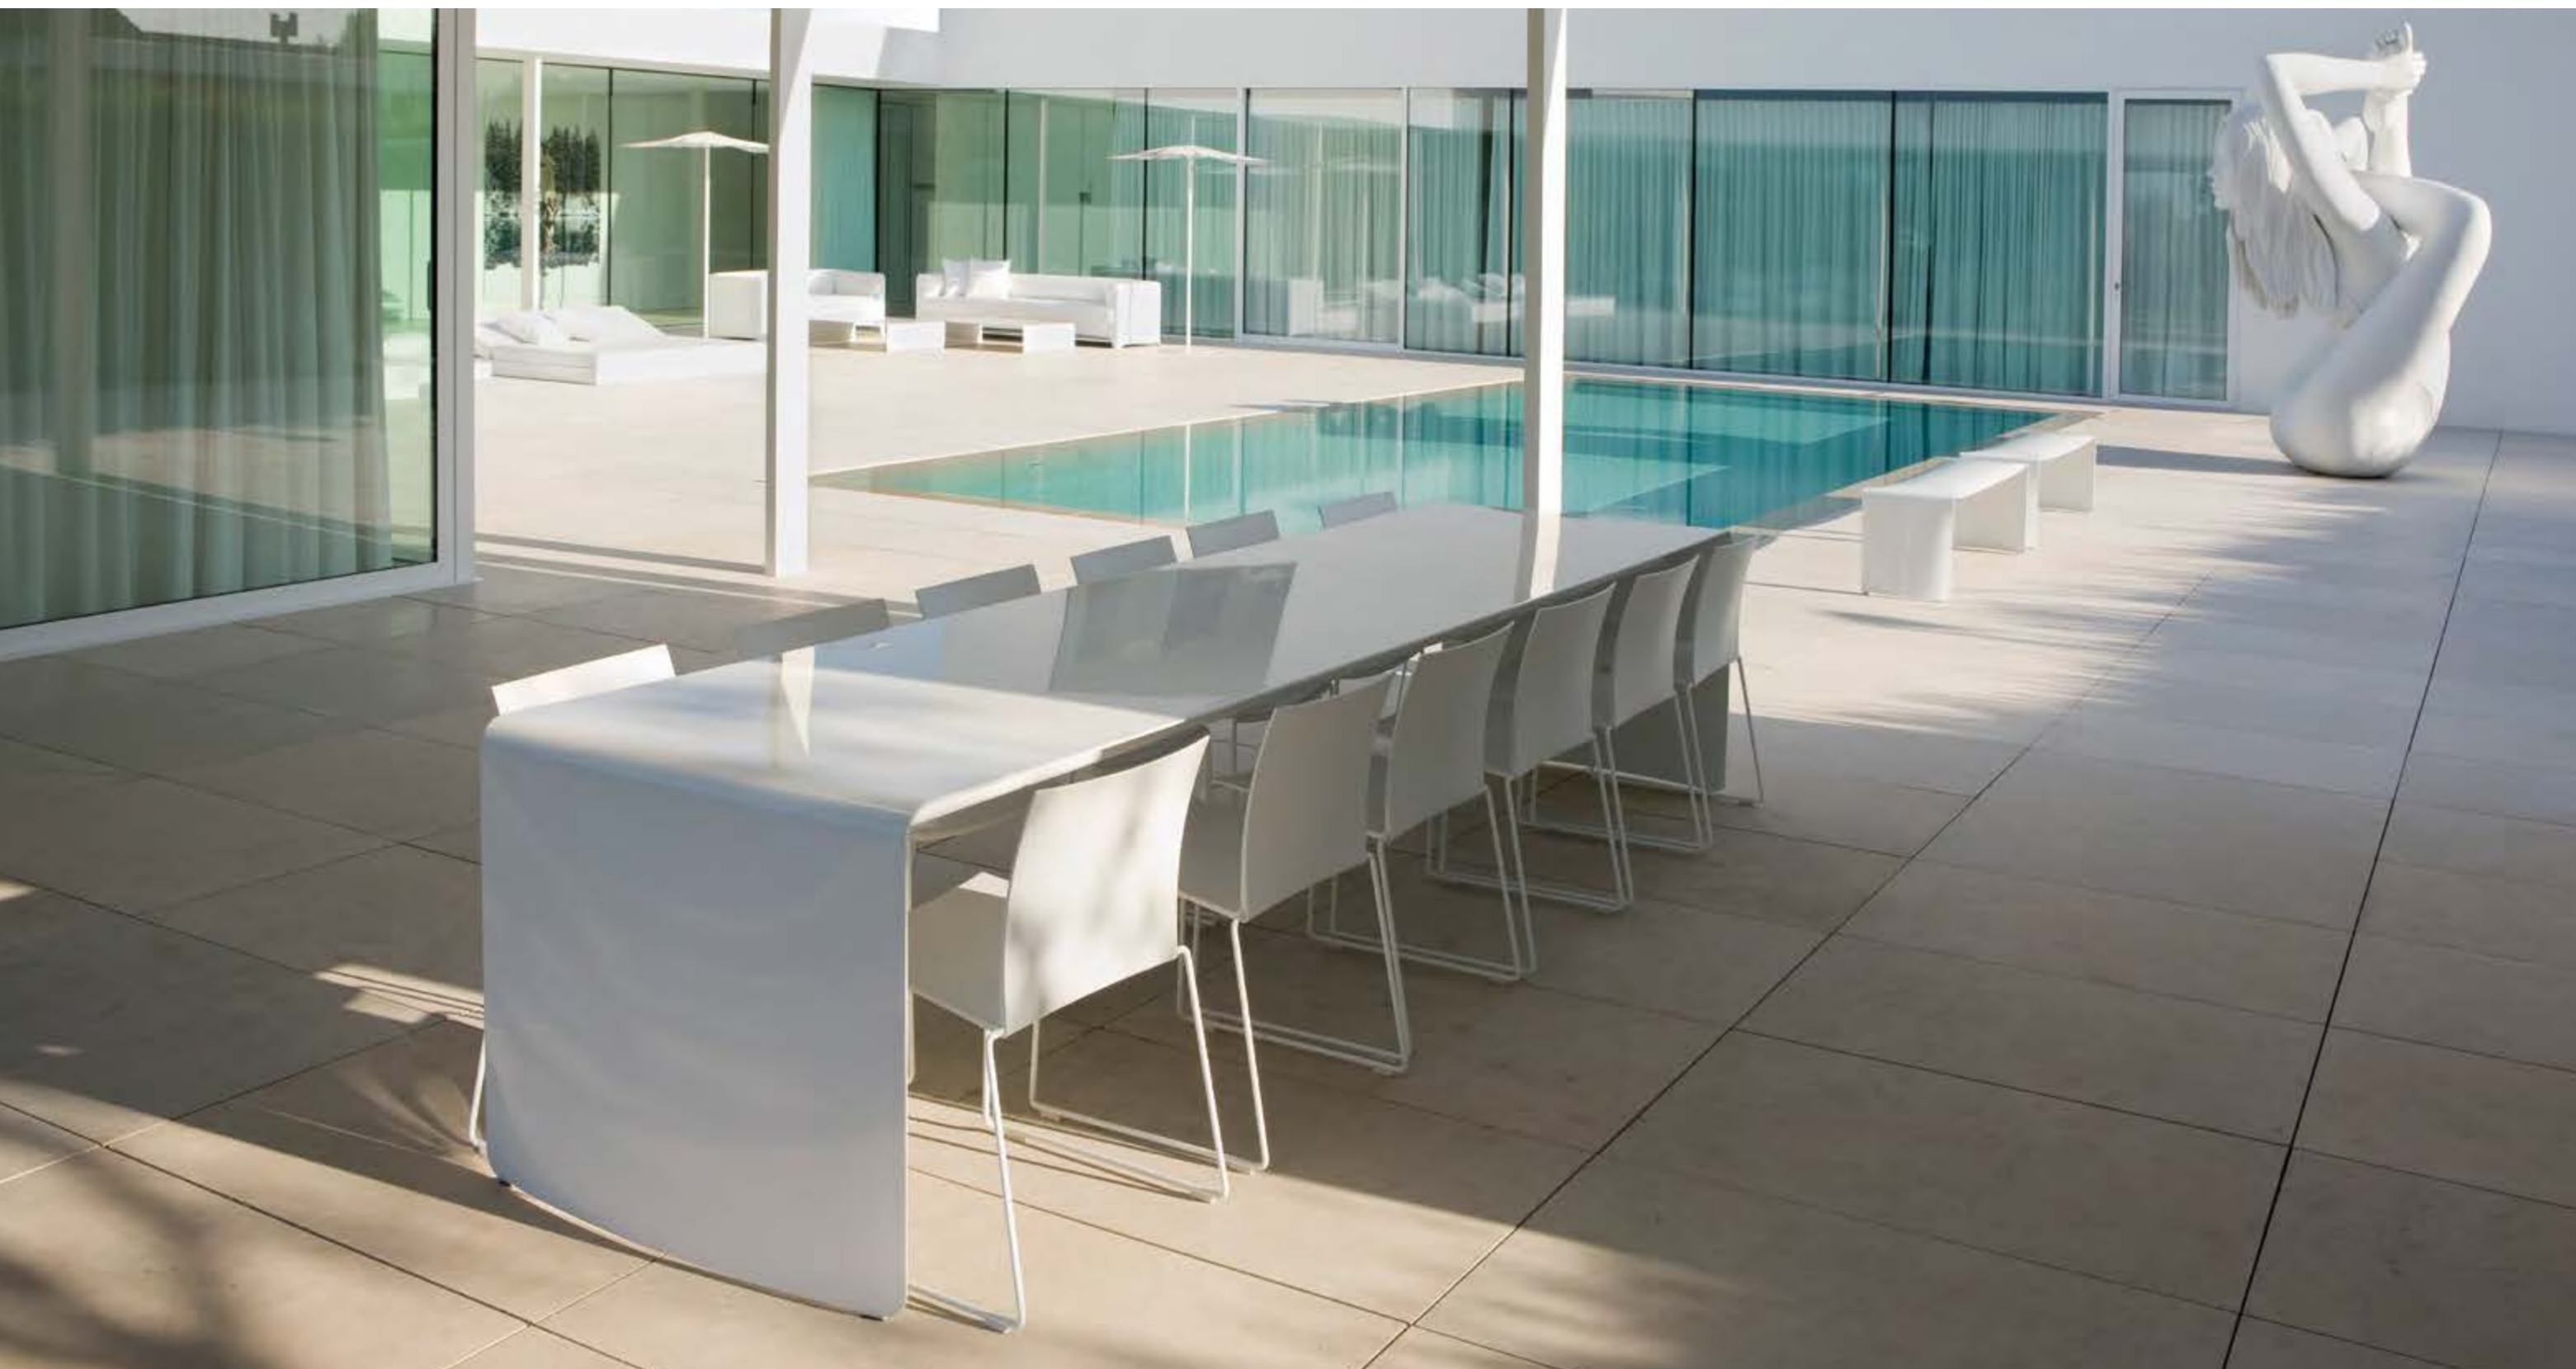

RESIDENTIAL

Private House

Torhout, Belgium

interior architect Saskia De Mits

sales partner 't Huis van Oordeghem

photographer Ellen Adam

© 't Huis van Oordeghem - Belgium

La Grande Table, M1, Le Banc