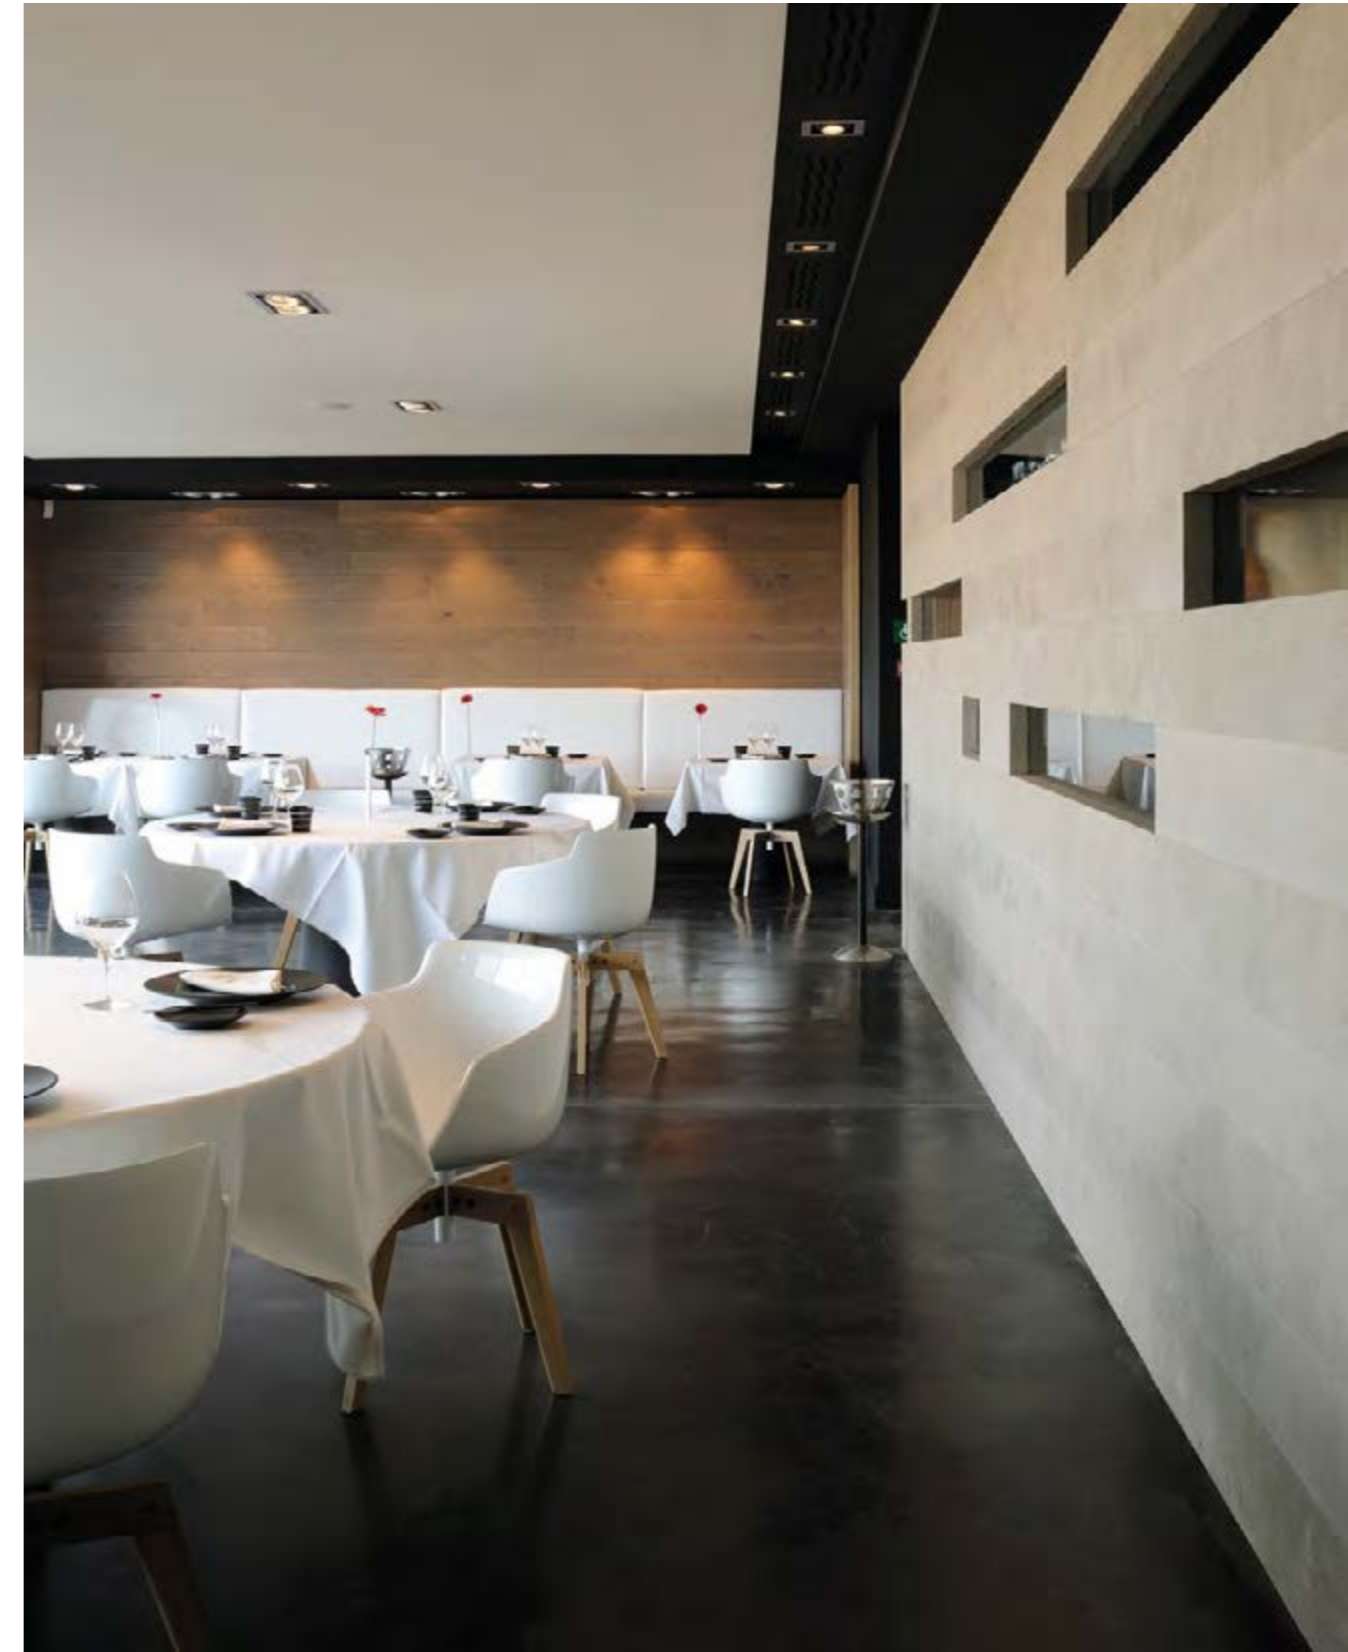

DINING

Têtedoie Restaurant

Lyon, France

interior architect Fabrice Bolonor

sales partner MLBD Design

photographer Eric Sallet

Têtedoie Restaurant
Flow Armchair

LOUNGING